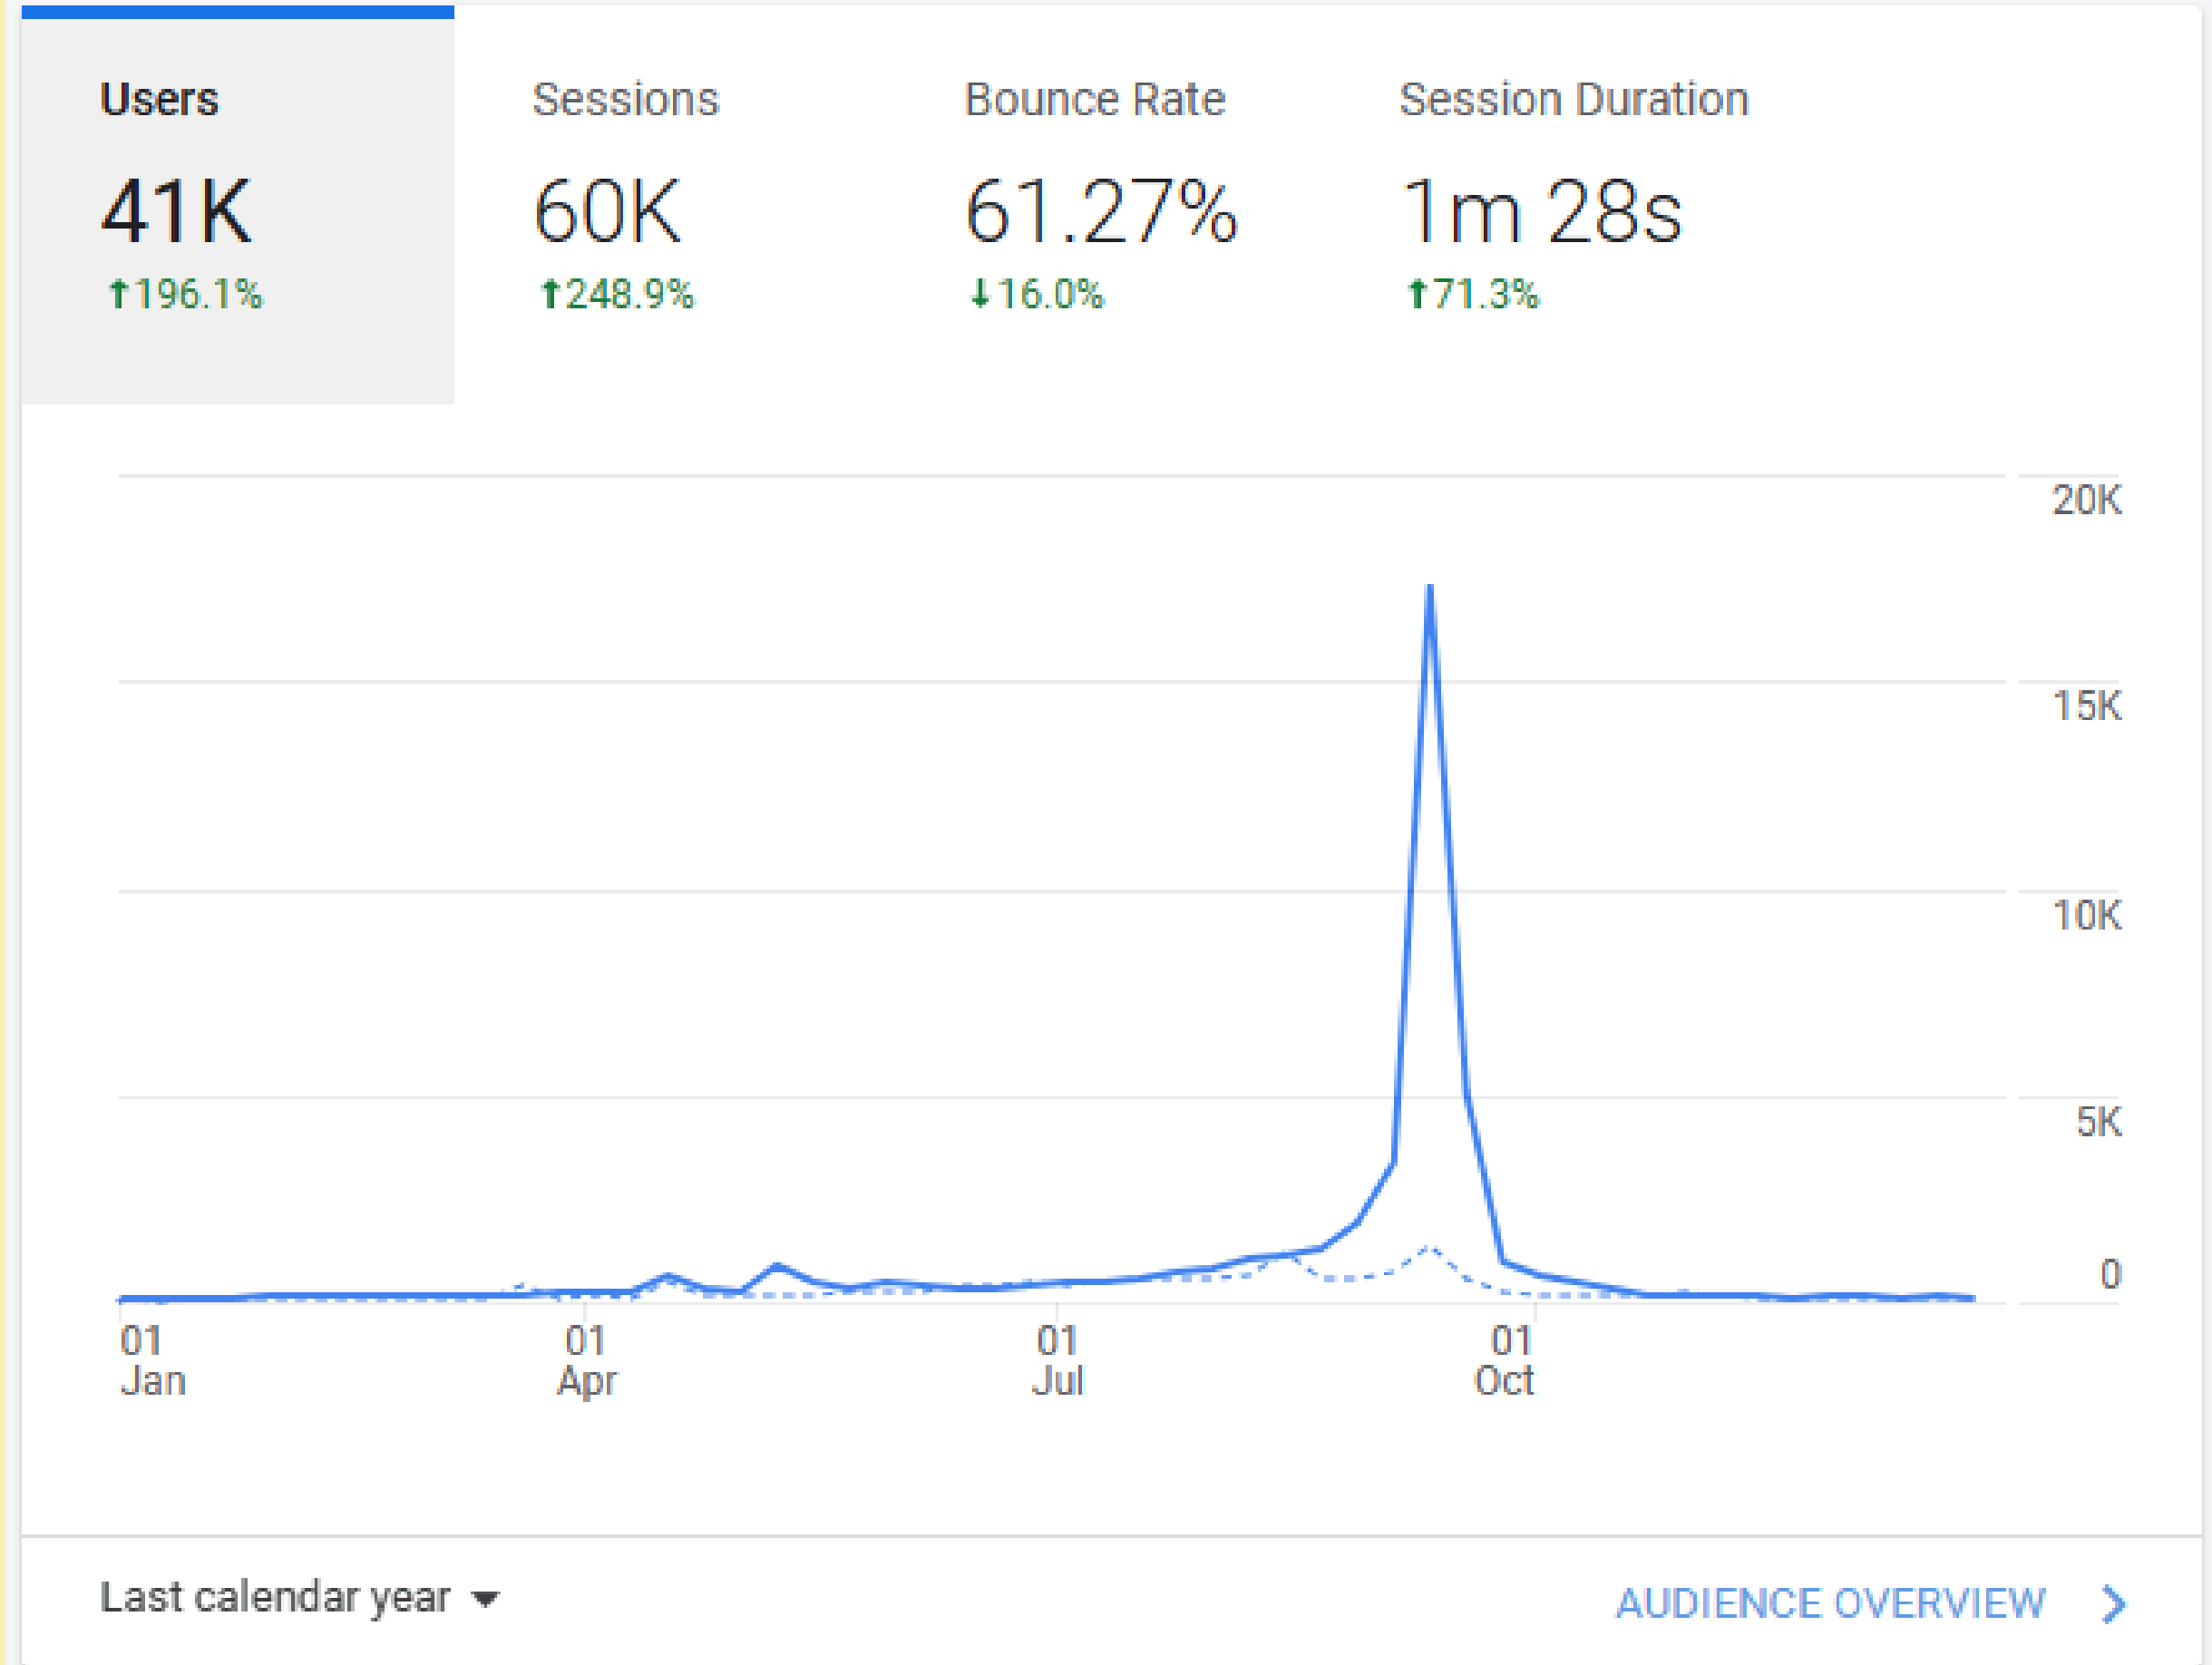

Google Analytics Home