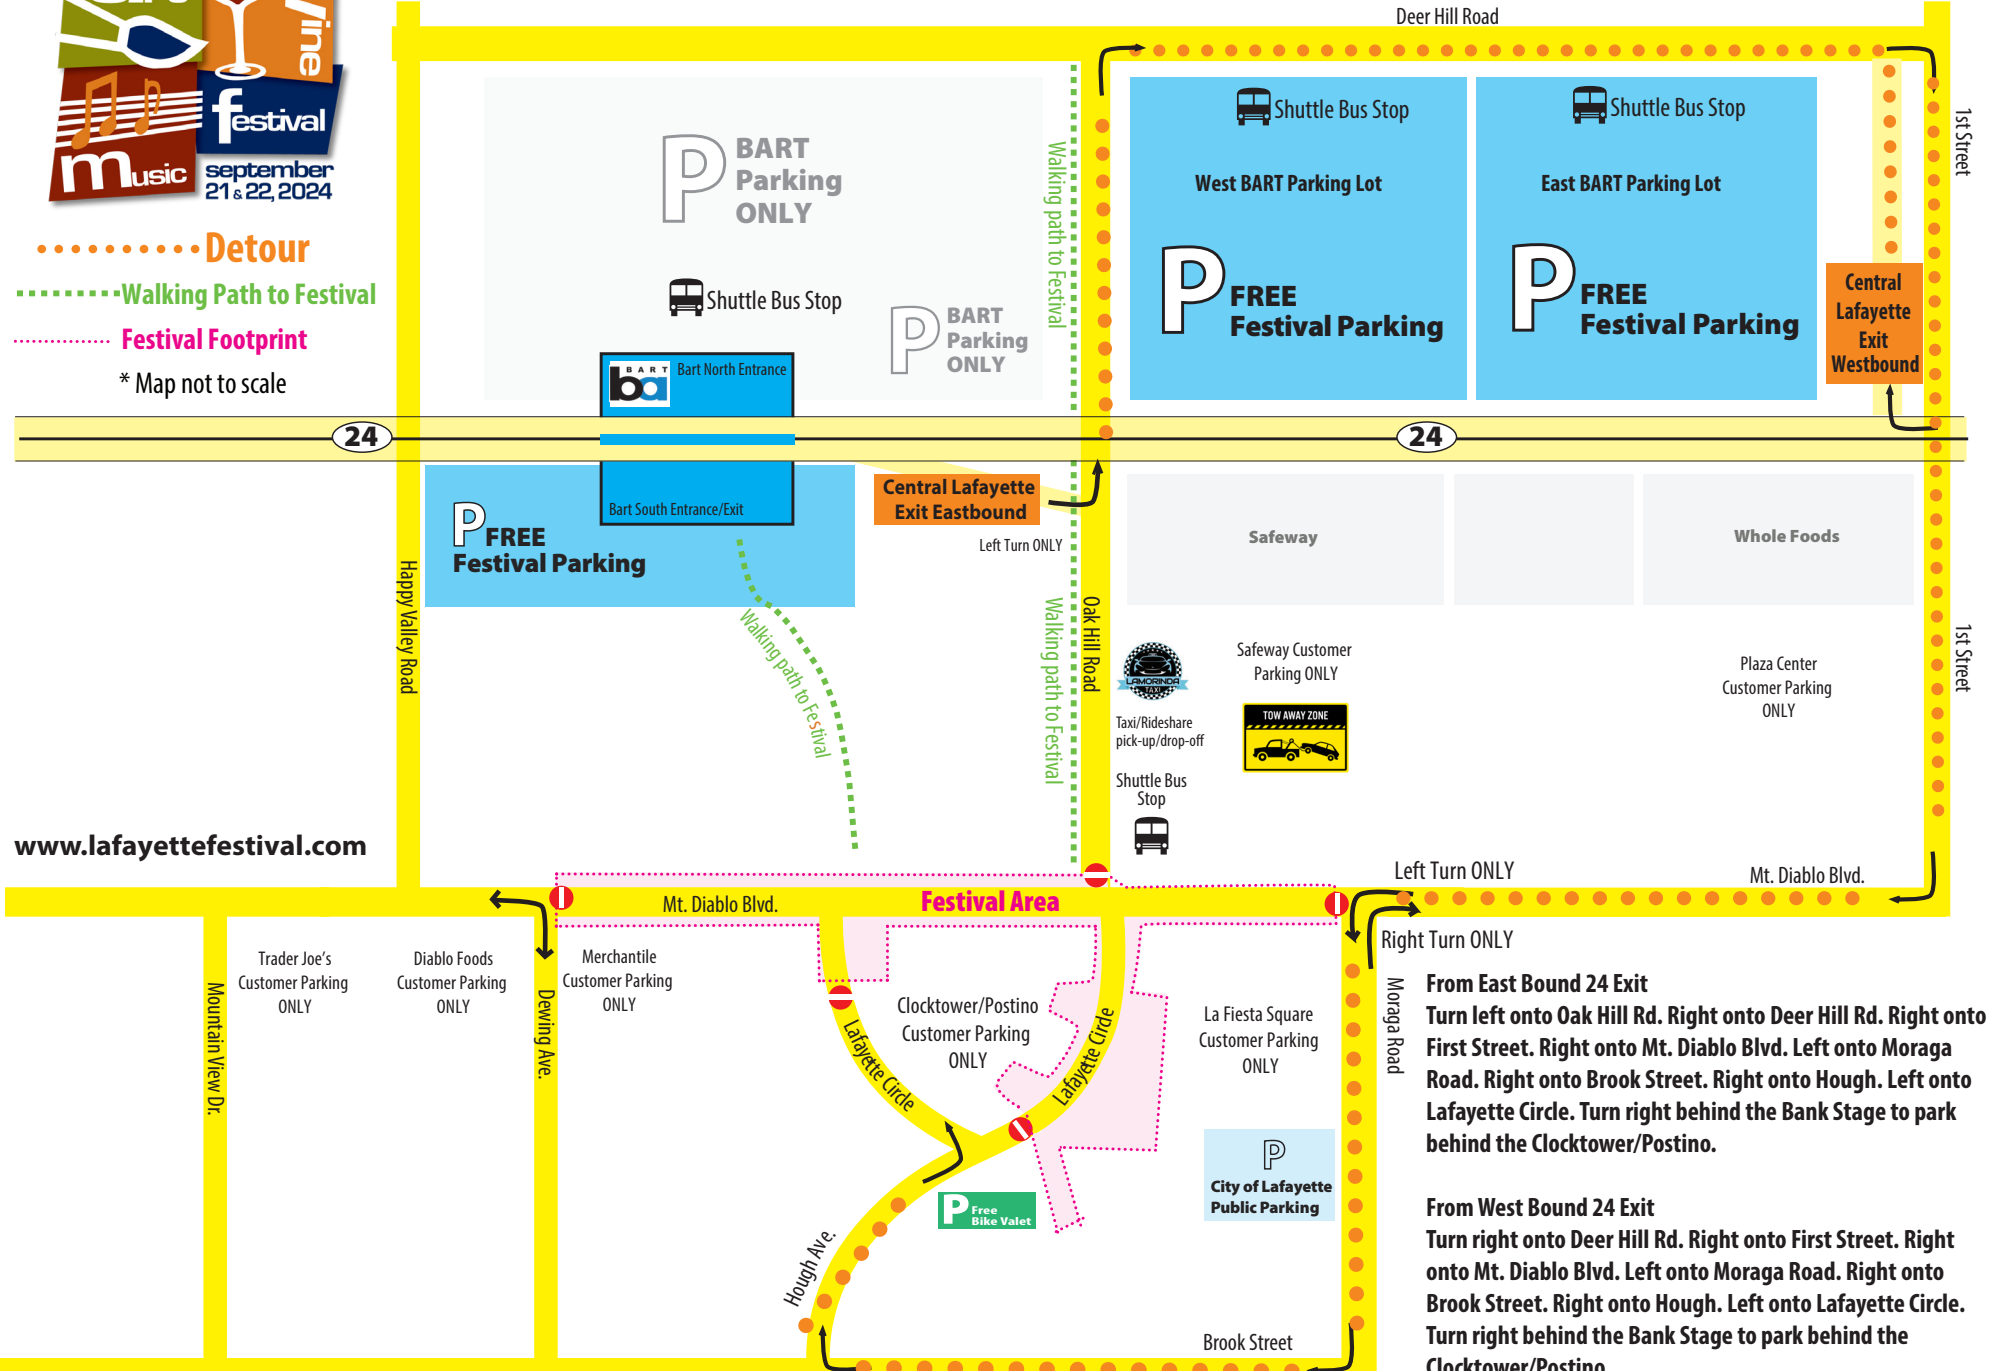

# Lafayette Circle Detour for Lafayette Art & Wine Festival Weekend

Access instructions for customers, deliveries and employees from Highway 24.

..... Detour

..... Walking Path to Festival

..... Festival Footprint

\* Map not to scale

[www.lafayettfestival.com](http://www.lafayettfestival.com)

**From East Bound 24 Exit**  
 Turn left onto Oak Hill Rd. Right onto Deer Hill Rd. Right onto First Street. Right onto Mt. Diablo Blvd. Left onto Moraga Road. Right onto Brook Street. Right onto Hough. Left onto Lafayette Circle. Turn right behind the Bank Stage to park behind the Clocktower/Postino.

**From West Bound 24 Exit**  
 Turn right onto Deer Hill Rd. Right onto First Street. Right onto Mt. Diablo Blvd. Left onto Moraga Road. Right onto Brook Street. Right onto Hough. Left onto Lafayette Circle. Turn right behind the Bank Stage to park behind the Clocktower/Postino.