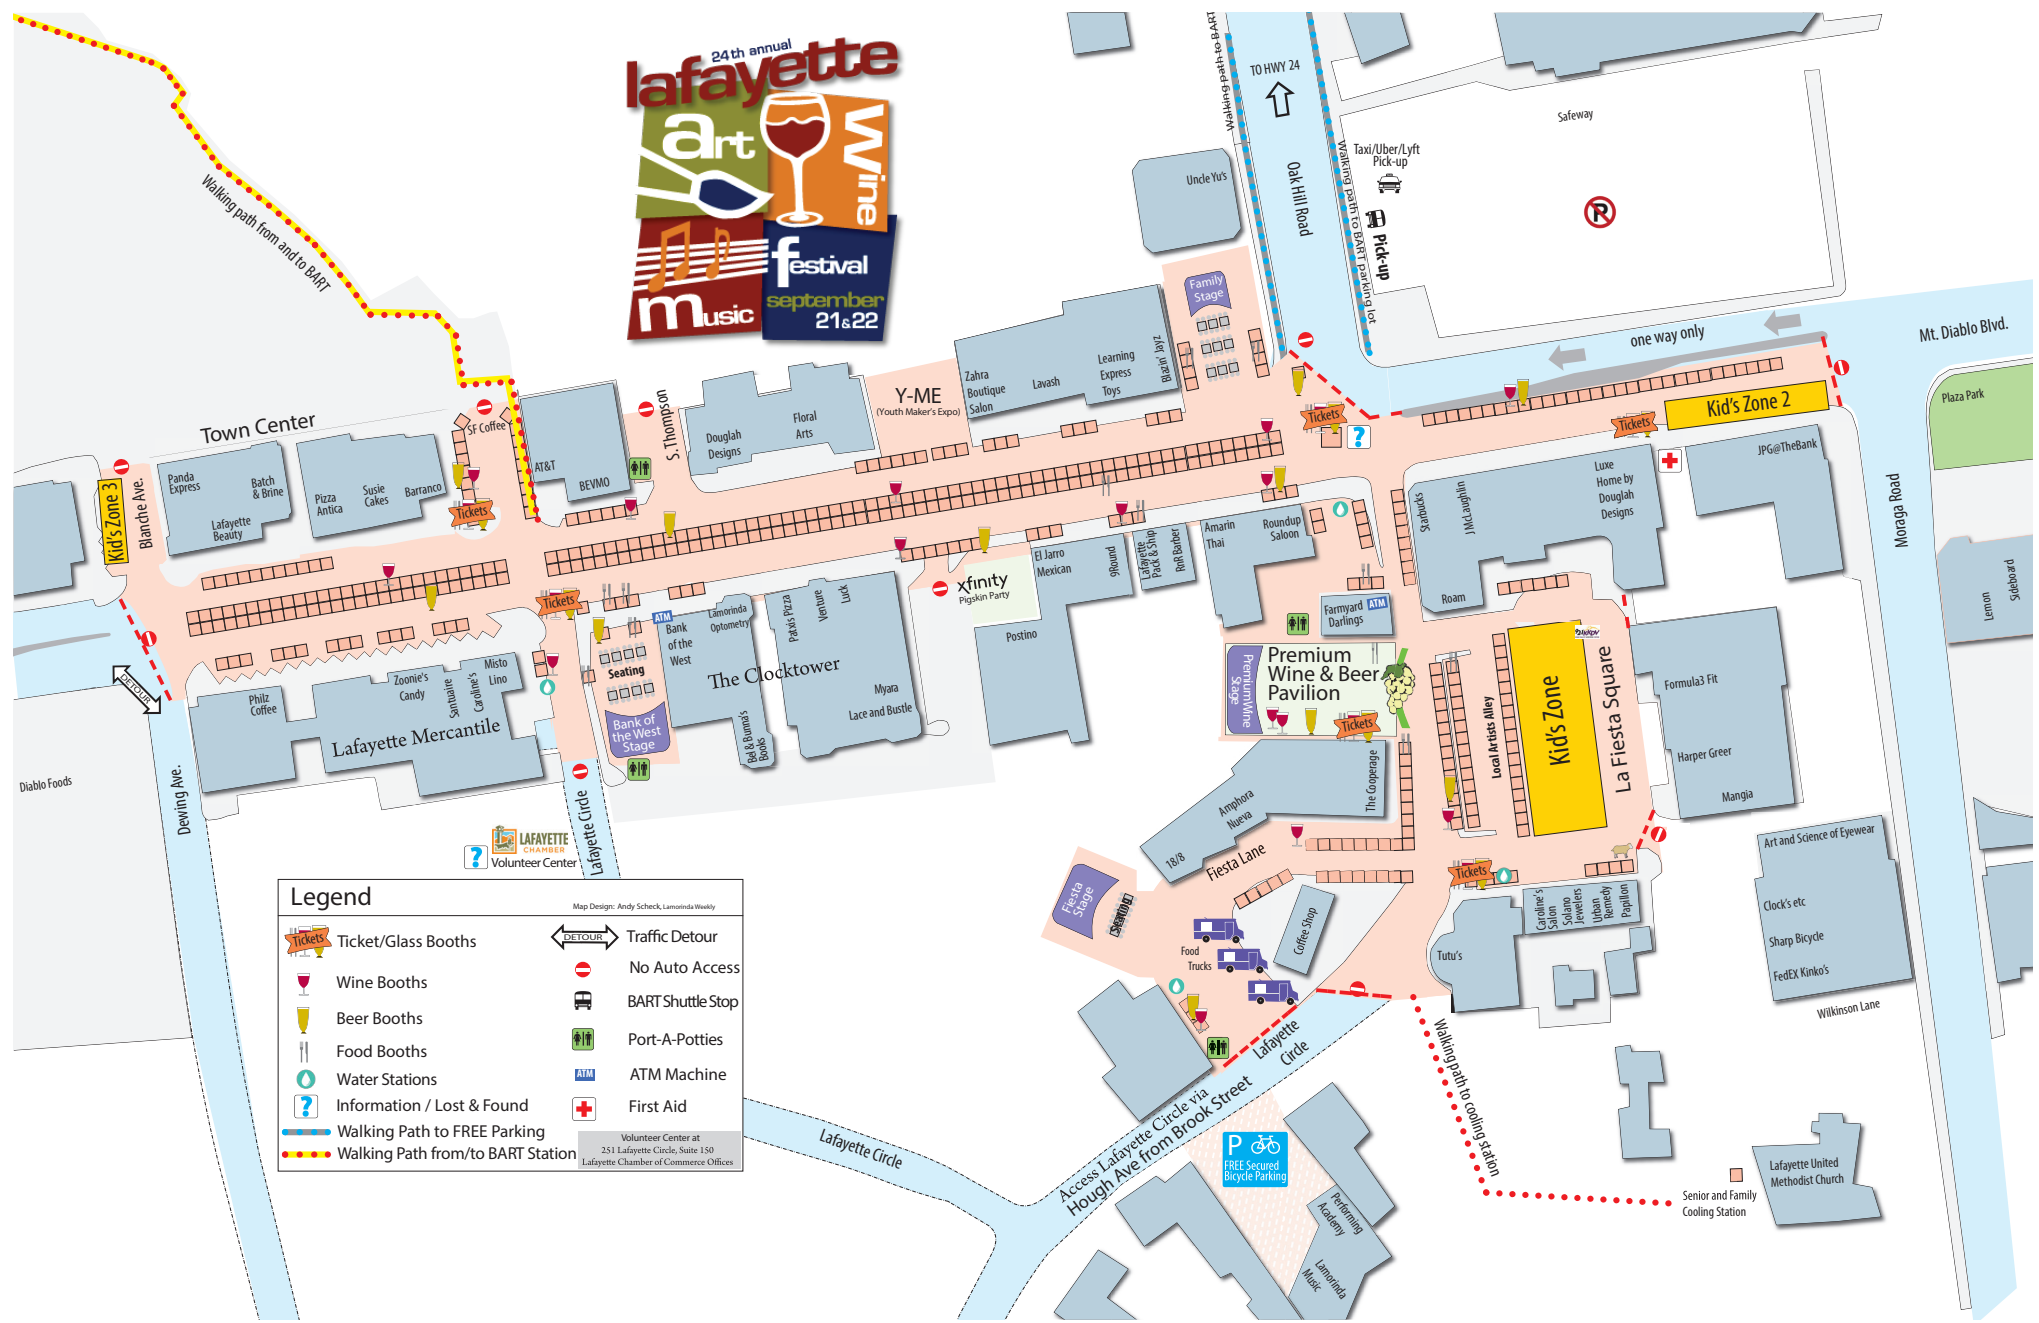

# 24th annual Lafayette Art Wine Music festival

september 21&22

### Legend

Map Design: Andy Schreck, Laminoids Weekly

Ticket/Glass Booths	Traffic Detour
Wine Booths	No Auto Access
Beer Booths	BART Shuttle Stop
Food Booths	Port-A-Potties
Water Stations	ATM Machine
Information / Lost & Found	First Aid
Walking Path to FREE Parking	
Walking Path from/to BART Station	

Volunteer Center at  
251 Lafayette Circle, Suite 150  
Lafayette Chamber of Commerce Offices