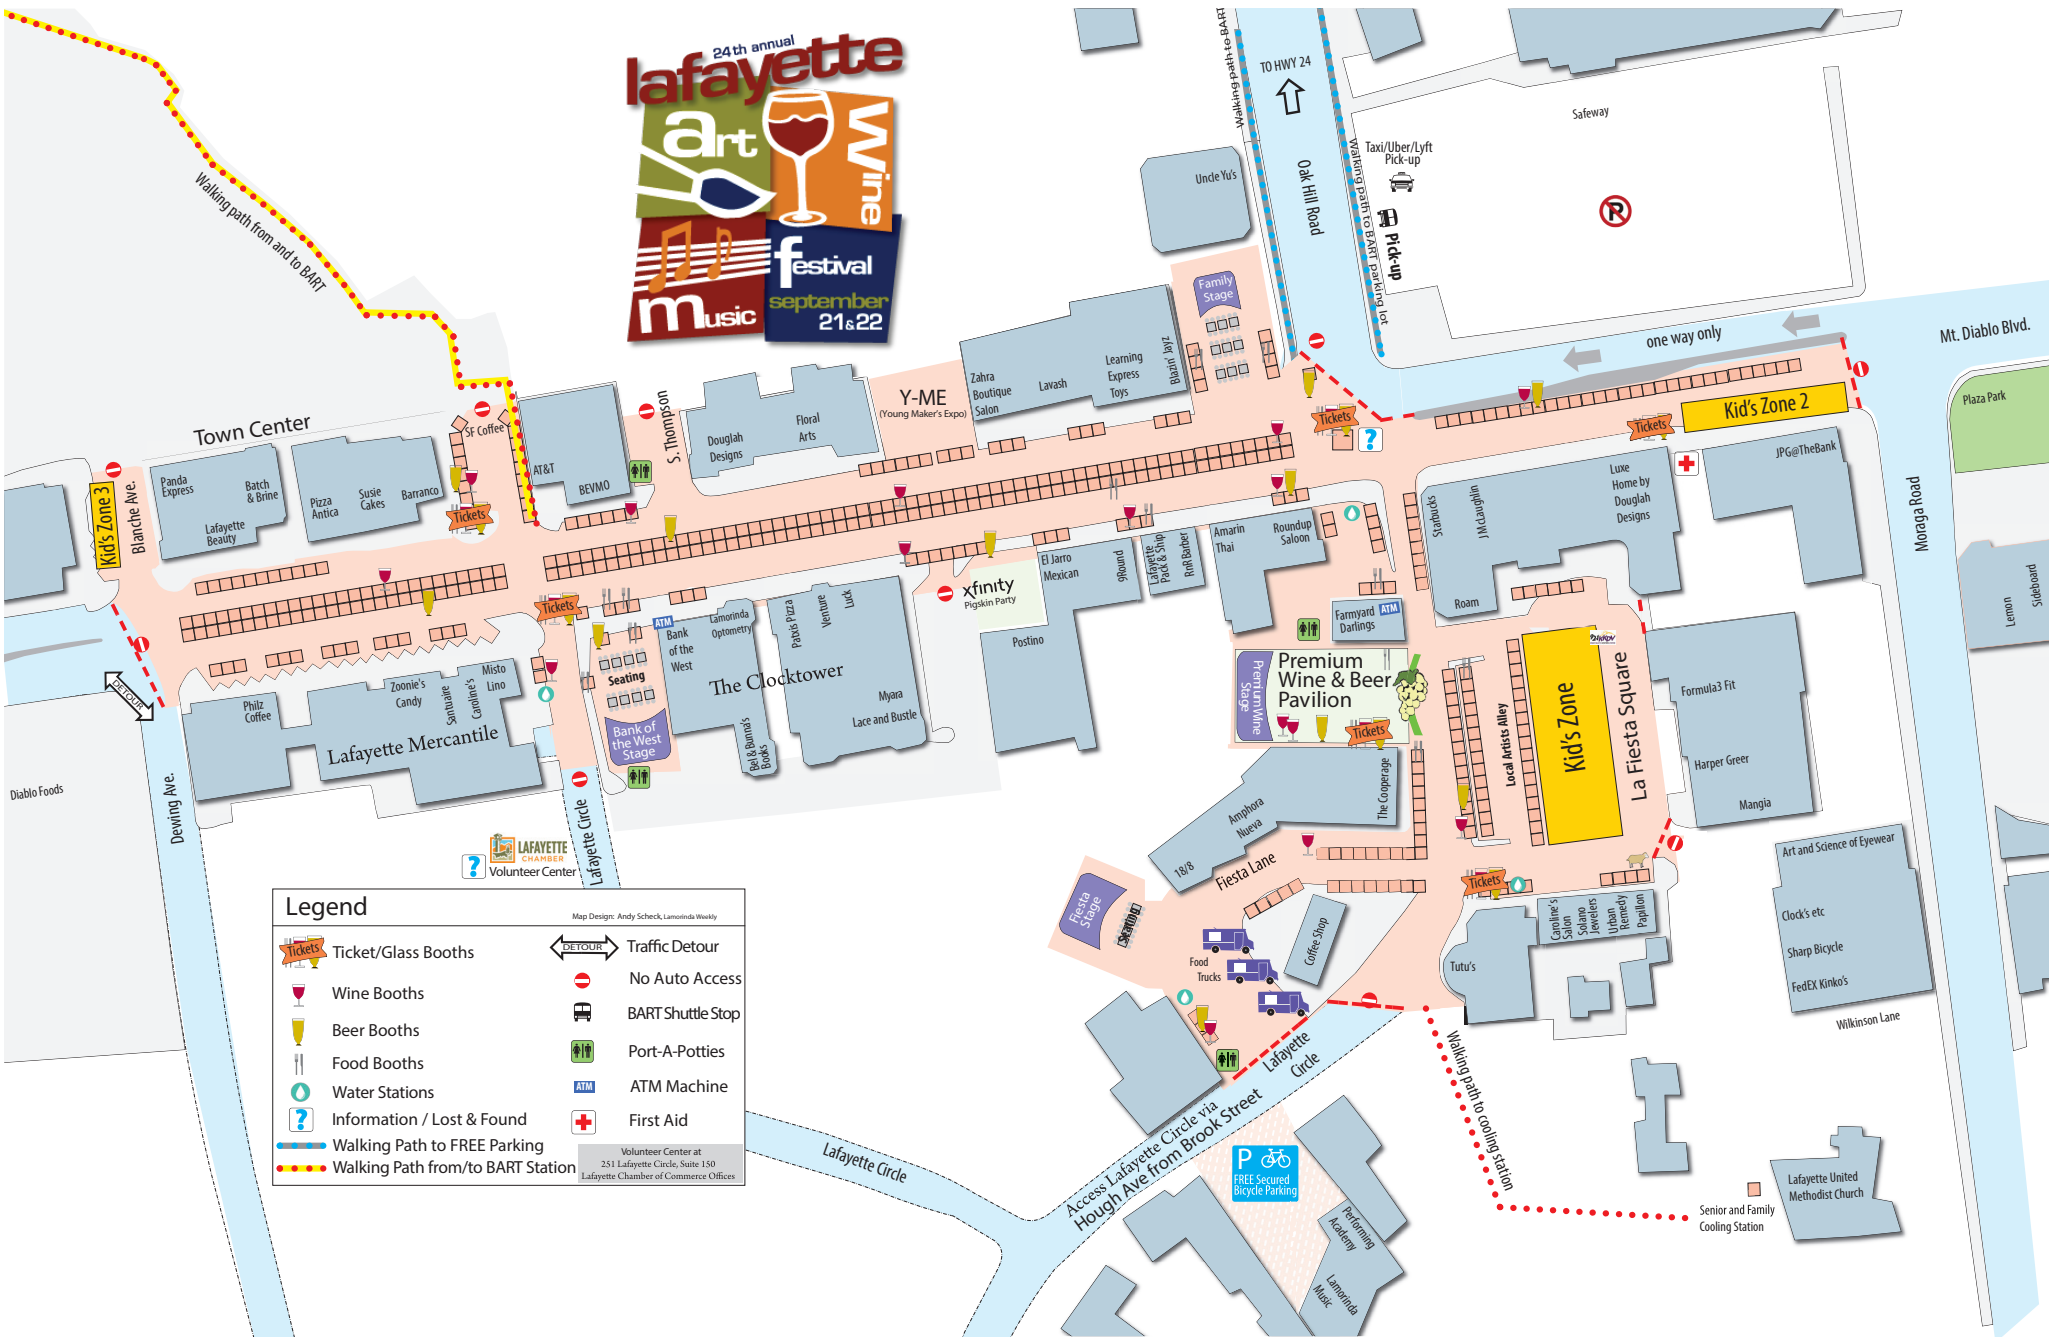

24th annual Lafayette Art Wine Music festival

September 21 & 22

Legend

Ticket/Glass Booths	Traffic Detour
Wine Booths	No Auto Access
Beer Booths	BART Shuttle Stop
Food Booths	Port-A-Potties
Water Stations	ATM Machine
Information / Lost & Found	First Aid
Walking Path to FREE Parking	
Walking Path from/to BART Station	

Map Design: Andy Schreck, Lanoinda Weekly

Volunteer Center at
251 Lafayette Circle, Suite 150
Lafayette Chamber of Commerce Offices