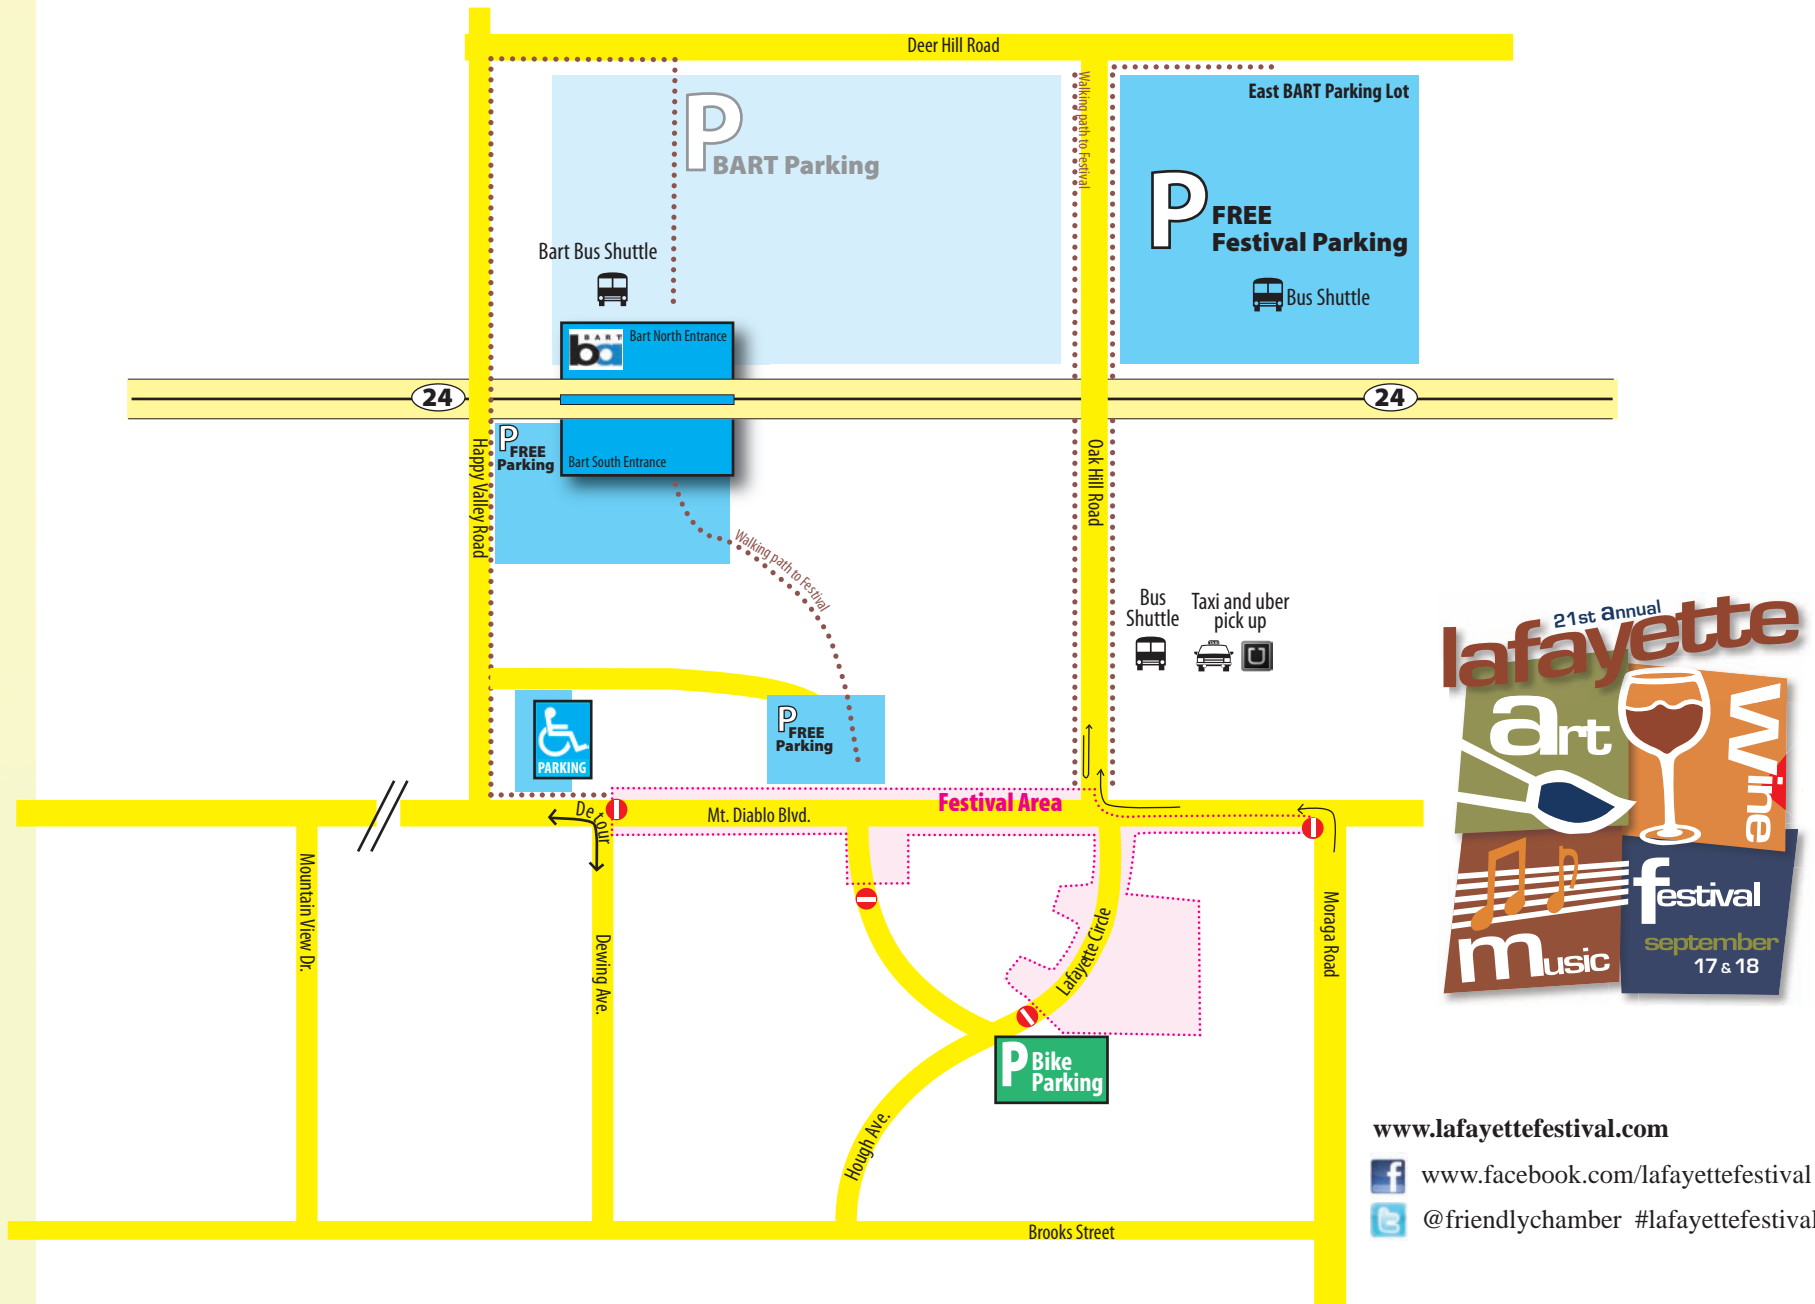

# Car Parking, Shuttle Bus Stops, Bike Parking

We recommend to park your car at one of our free parking lots and wait for our free bus shuttle to take to you to the Festival.

[www.lafayettefestival.com](http://www.lafayettefestival.com)

 [www.facebook.com/lafayettefestival](https://www.facebook.com/lafayettefestival)

 [@friendlychamber](https://twitter.com/friendlychamber) #lafayettefestival