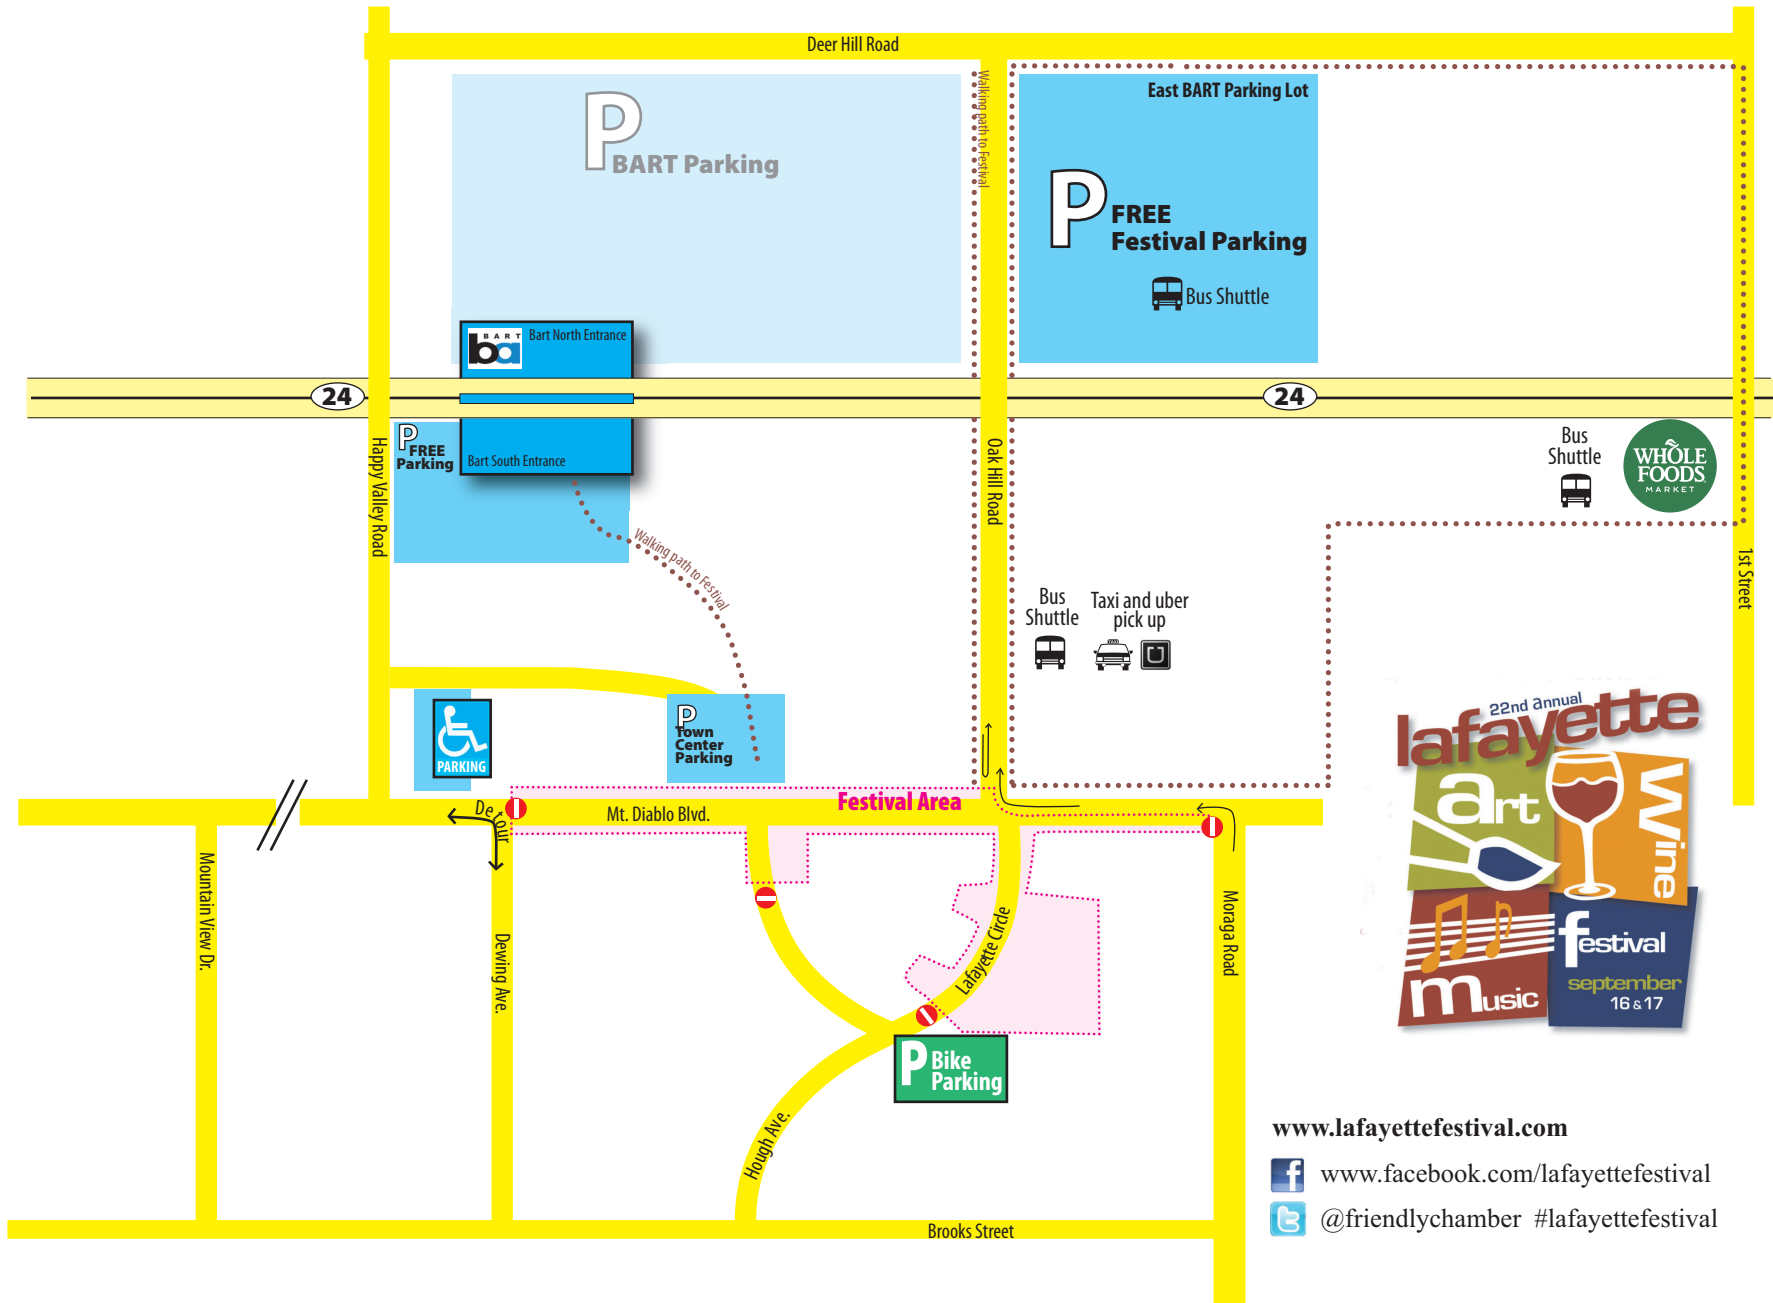

# Car Parking, Shuttle Bus Stops, Bike Parking

We recommend to park your car at one of our free parking lots and wait for our free bus shuttle to take you to the Festival.

[www.lafayettfestival.com](http://www.lafayettfestival.com)